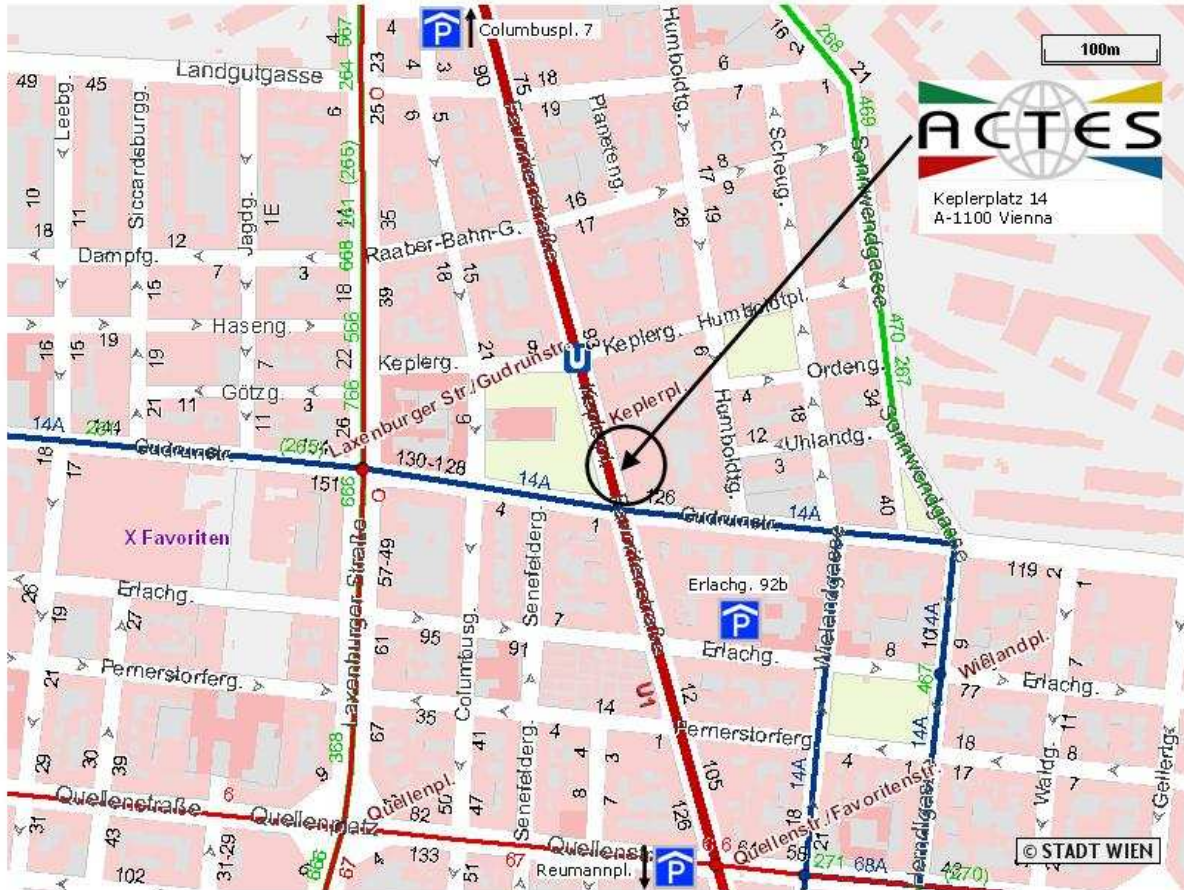

Detailed Description:

The office building of **ACTES** is located at the eastern side of Keplerplatz in the heart of the 10th district of Vienna.

The office building of **ACTES** is situated closely to the underground line no. 1 (U1) at the Keplerplatz station. So arrival with public transport will be advisable. Besides underground **ACTES** can be reached by tramway no. O at the stop named Laxenburger Strasse / Gudrunstrasse) and by bus with line no. 14A with a stop at Gudrunstrasse directly at the Keplerplatz.

Please remember to buy a ticket for public transport before you start! If you arrive by car there are besides parking areas in the streets around the following public car parks:

- Car park at Columbusplatz; ca. 450 m walking by foot along pedestrian zone Favoritenstrasse to the office of **ACTES**.
- Car park at Reumannplatz; ca. 500 m walking by foot along pedestrian zone Favoritenstrasse to the office of **ACTES**.
- Car park at Erlachgasse; ca. 200 m walking by foot along pedestrian zone Favoritenstrasse to the office of **ACTES**.